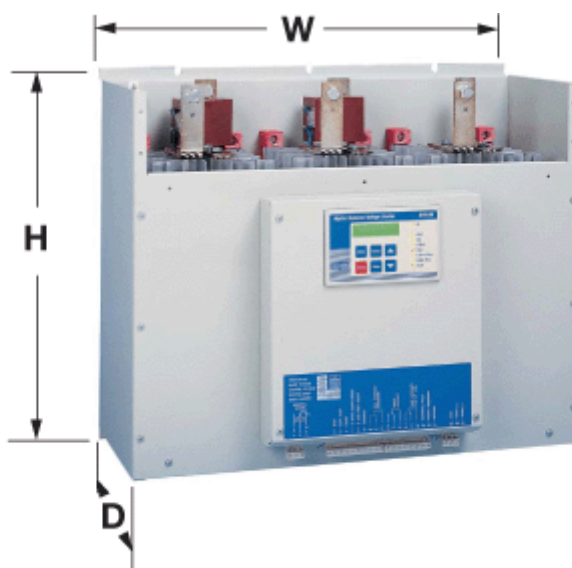

Data Sheet

Article number: 761542400

Description: Softstarter RVS-DN 2400
1400kW 2400A 3x400V IP00 Digital

Measures

D	= 410.0
Description	= Size G
H	= 1300.0
W	= 900.0
Weight	= 314.70